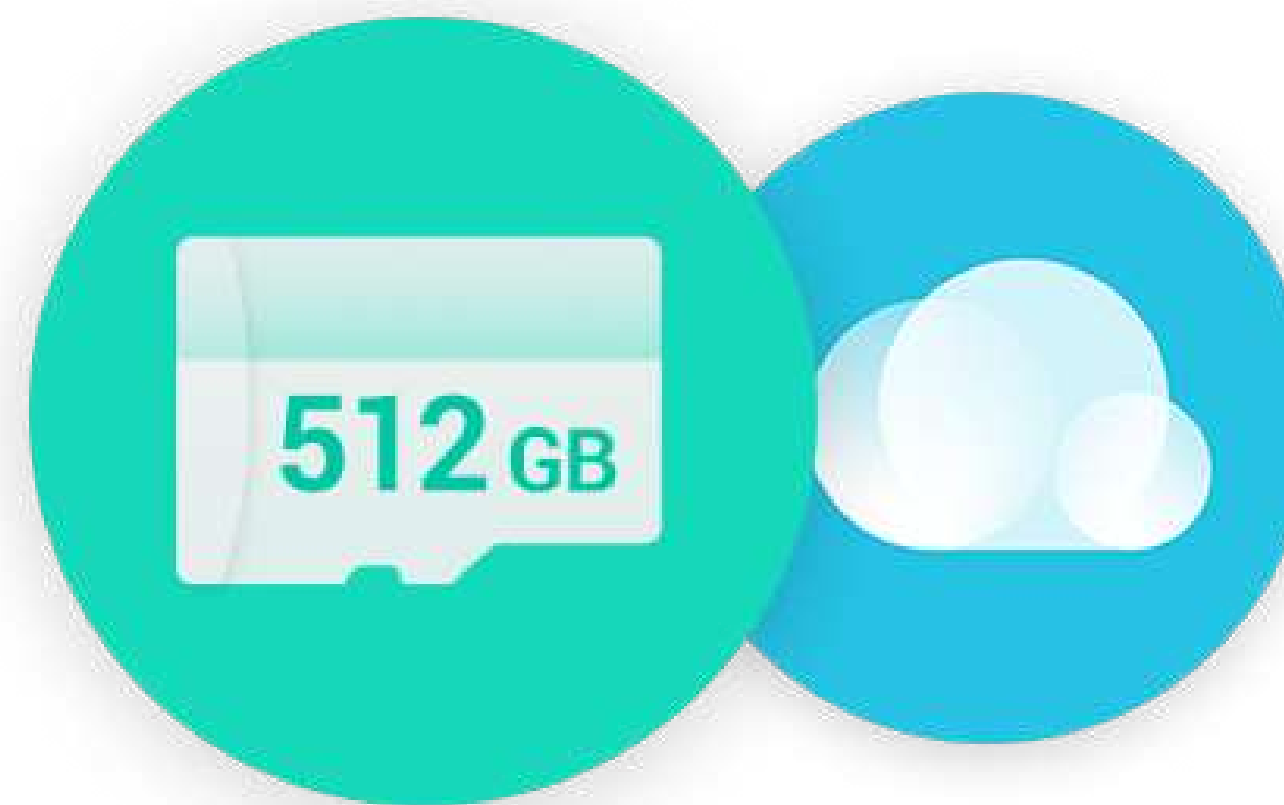

Supports MicroSD Card
(Up to 512 GB)

GOOD DESIGN AWARD 2020

Double your views with picture-in-picture display.

EZVIZ designed the C8PF to provide useful picture-in-picture display, in both live viewing and video playback modes. The camera captures a large picture on a small window display, and allows 4x-zoom to render close-up shots on a full screen without blurring the image. You can always tap to zoom in on areas of interest, so as not to miss a thing on far-away objects.

Impressive, non-blurry 8x mixed zoom for extended vision.

The C8PF stands as the world's very first smart home camera that achieves 8x mixed zoom. *What's in the mix, you ask?* The integration of a 12 mm telephoto lens with a 2.8 mm wide-angle lens. Users can take advantage of this advanced feature by using the EZVIZ App to zoom in and out smoothly, keeping an eye on what's important without compromising on image quality or clarity. It also features four infrared lights for great night vision up to 30 meters (98 feet).

Enjoy 512 GB local video storage – or put it on the cloud.

The C8PF has one of the largest on-camera storage capacities in the home security market – up to 512 GB, thanks to the built-in card slot. You can enjoy secure local video storage at all times. Even better, you can add another layer of protection by saving your data on EZVIZ's CloudPlay with a service subscription.