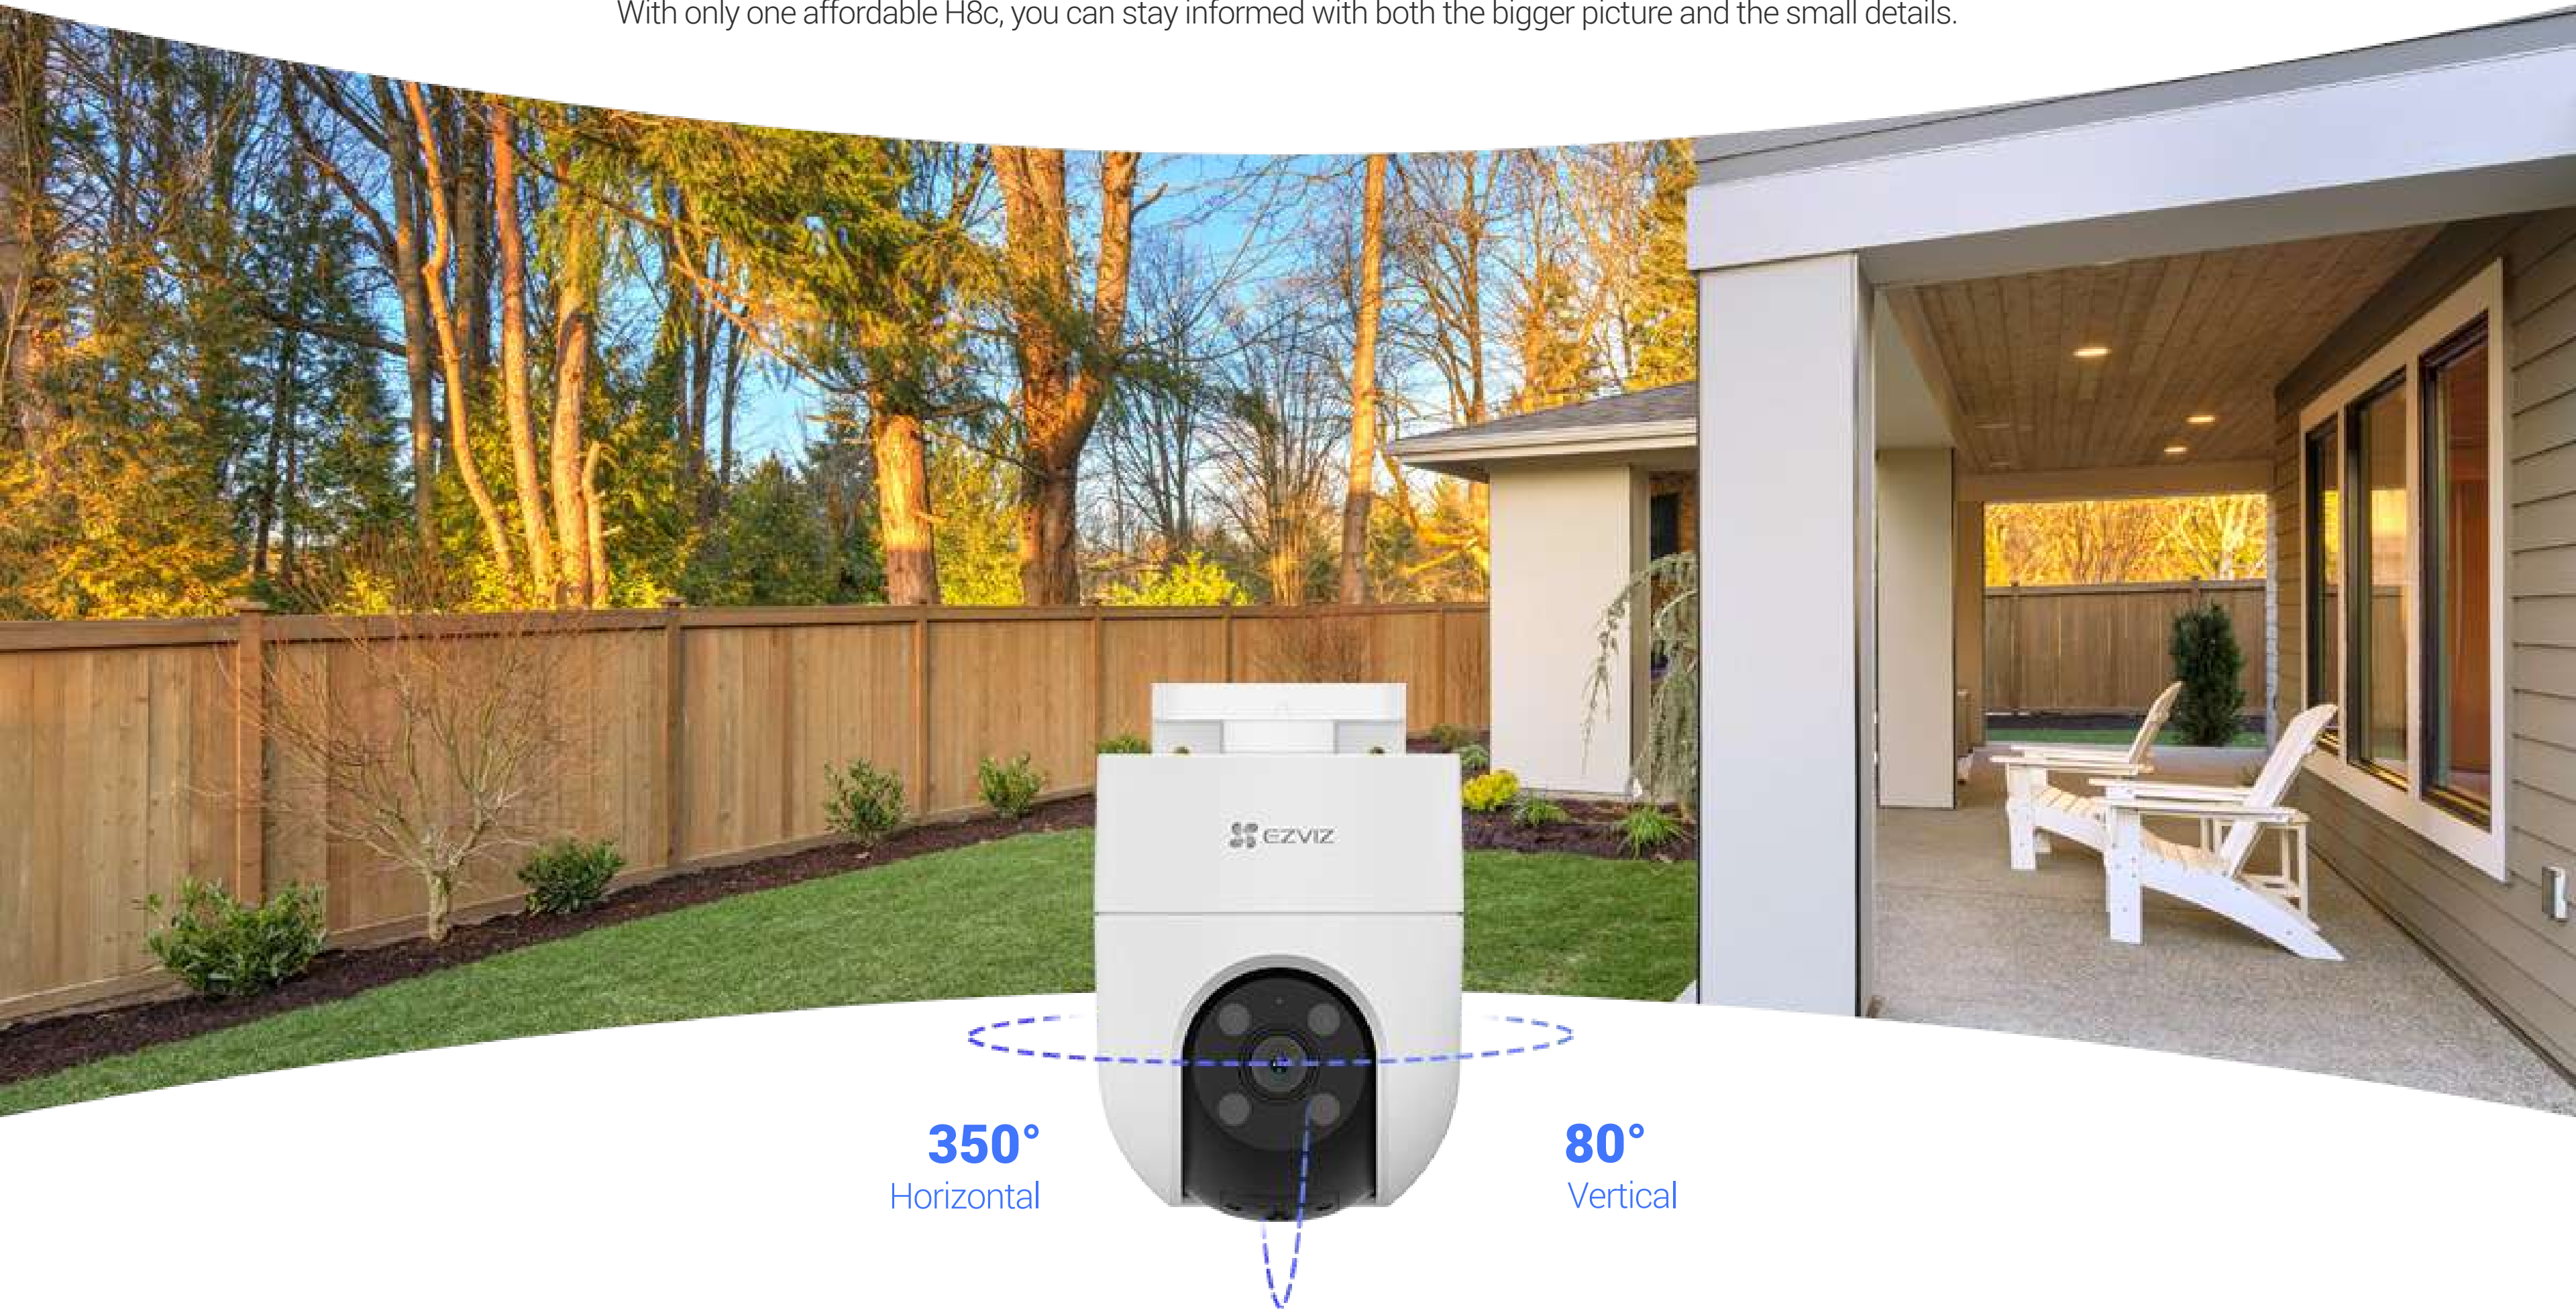

Crisp, 360-degree vision means no gray areas

Can't get a wide enough picture with your current security camera? Hesitant about the huge investment on a multi-camera security system? The motorized H8c reduces blind spots in monitoring so you see every corner that matters. It renders sharp images in 1080p resolution, too.

With only one affordable H8c, you can stay informed with both the bigger picture and the small details.