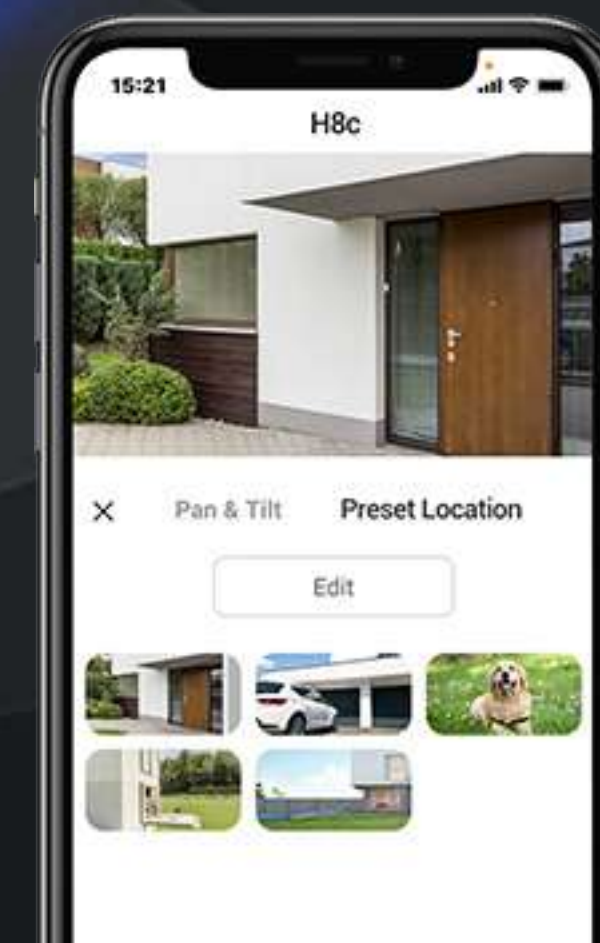

How can I help you?

You have a delivery

Hear and speak with visitors as if you were there

With the H8c, you can simply use your smartphone to hear and speak to a deliveryman, greet guests, or ask strangers to leave your property – even if you're not home.