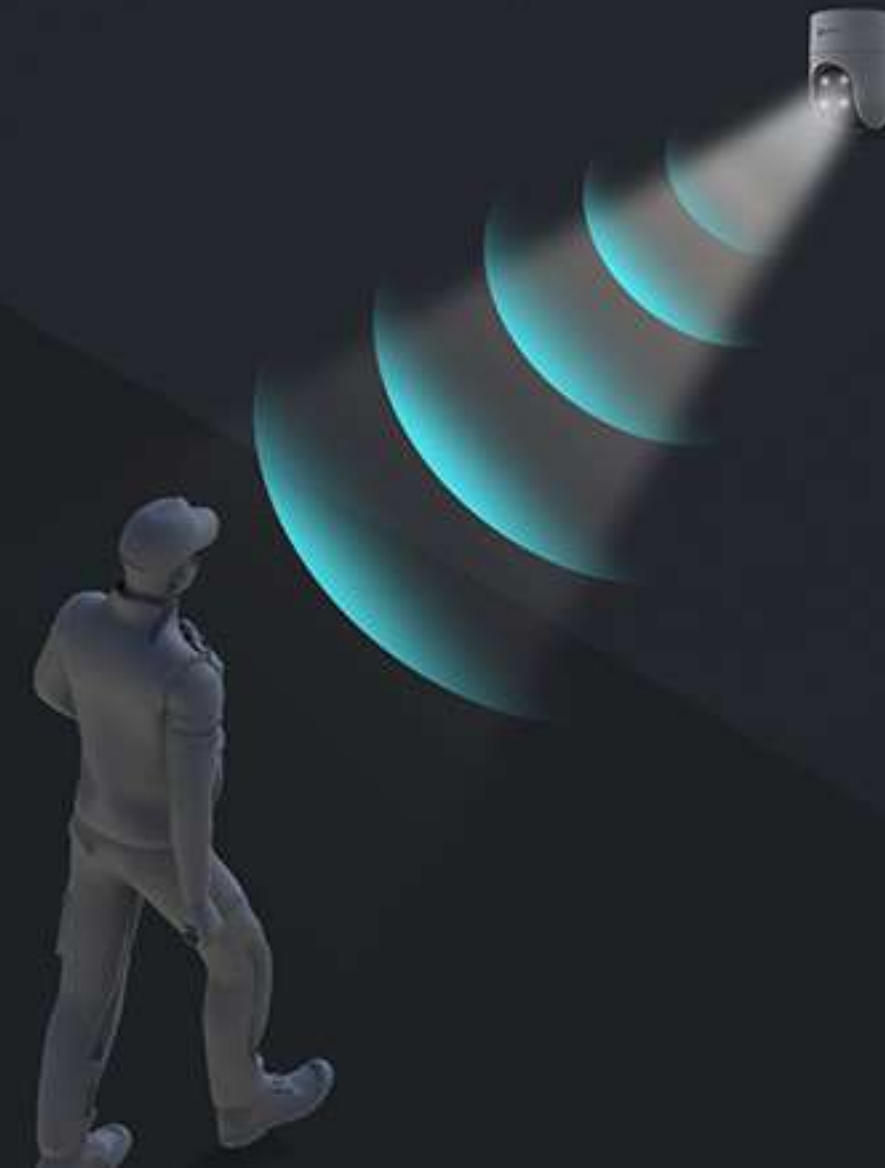

## Detect and track the crucial moments

The H8c distinguishes people from pets or insignificant moving objects. When human activity gets detected, the camera will lock on the target and automatically rotate to follow the movement. Nothing will easily escape your attention.

AI-Powered Human Shape Detection

Human Motion Auto-Tracking

No Subscription Fee

## A vigilant guard who works around the clock

The camera features the active defense function to provide an extra layer of protection. Upon detection of intruders, the camera will set off a loud siren and flash two dazzling spotlights<sup>3</sup> to let uninvited visitors know they have been detected.

## Pin down the spots that matter to you most

No matter how complicated the tracking is, the camera always knows its way back to your preferred viewing angle. You can pinpoint up to 12 angles via the EZVIZ App. Just click on your pre-set dots and the camera will automatically resume its place.