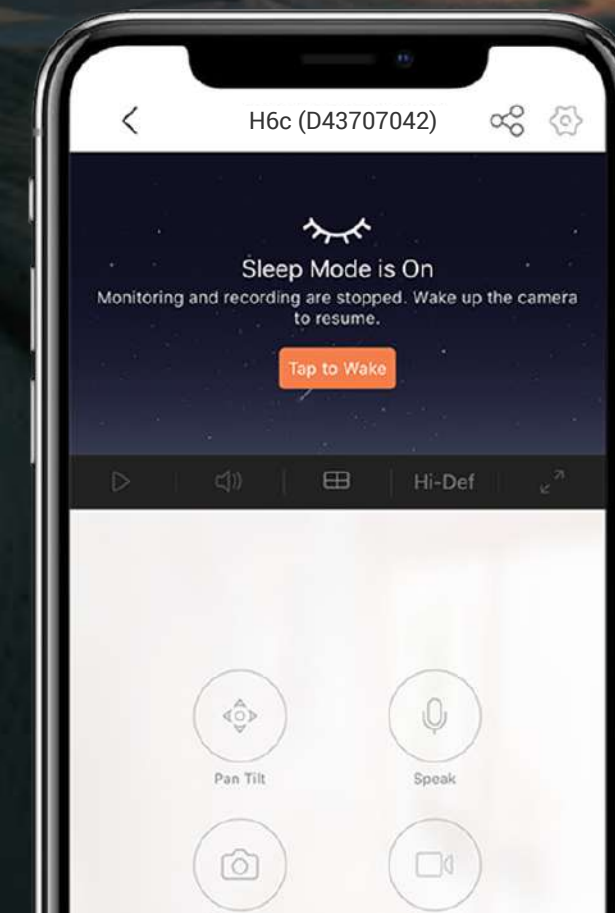

TLS
Data Transmission
Encryption

AES-128
Data Encryption