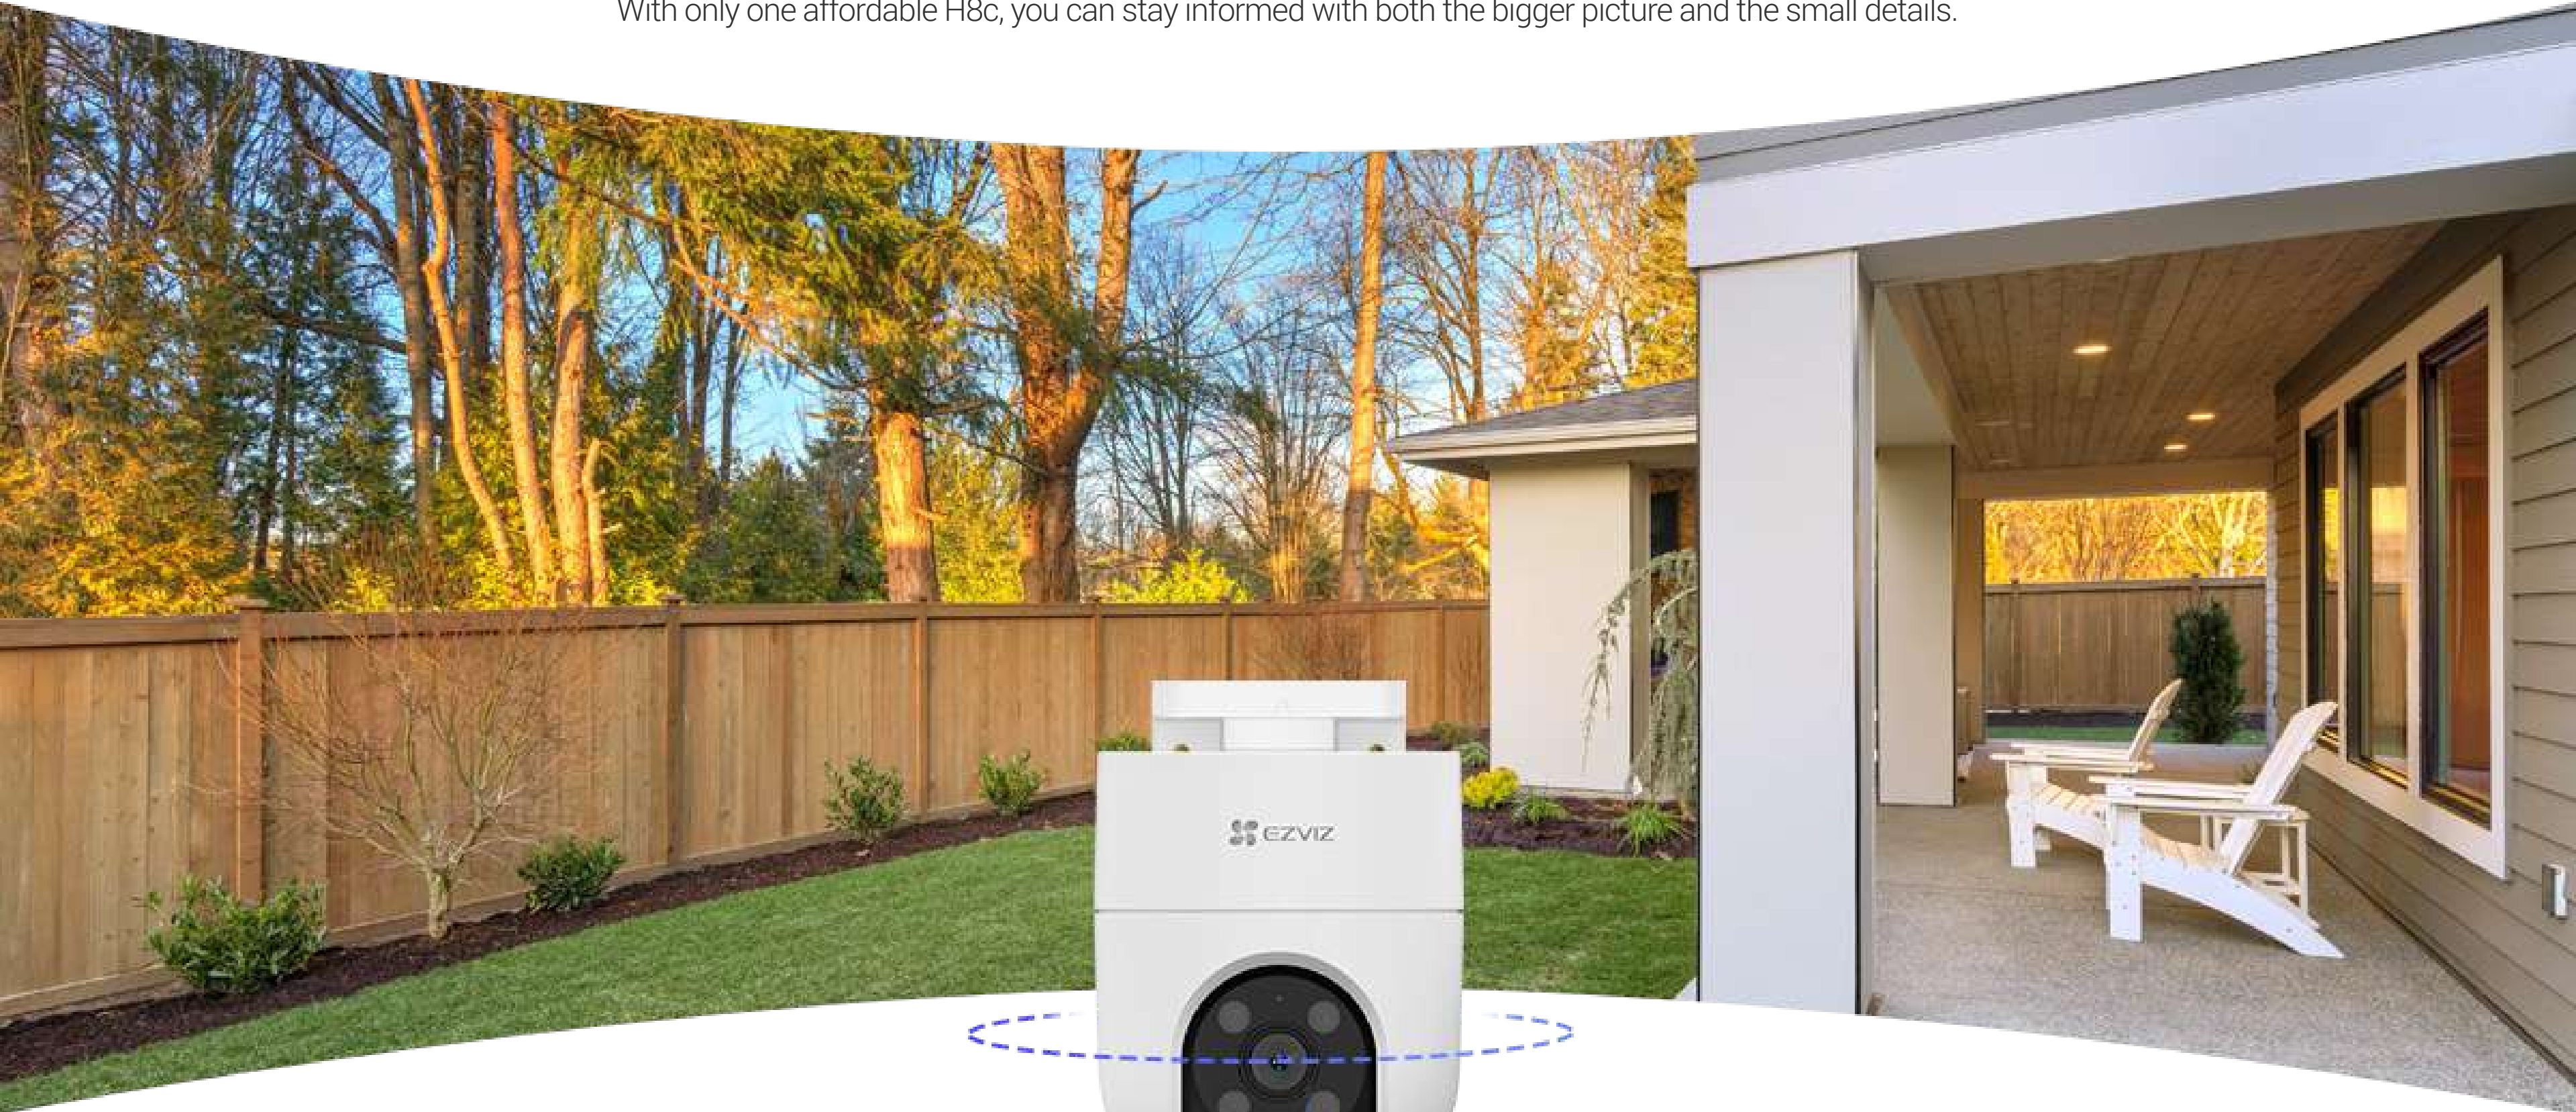

1080P

1080p
Resolution

360° Panoramic
Coverage

Color Night
Vision

AI-Powered
Human Shape
Detection

Auto-Tracking

One-Click
Return to Pre-Set
Directions

Weatherproof
Design

Active Defense
with Siren and
Strobe Light

Two-Way Talk

H.265

H.265 Video
Technology

Smart Integration
with Google Assistant
& Amazon Alexa¹

Supports MicroSD Card
(Up to 512 GB) &
EZVIZ CloudPlay Storage²

Crisp, 360-degree vision means no gray areas

Can't get a wide enough picture with your current security camera? Hesitant about the huge investment on a multi-camera security system? The motorized H8c reduces blind spots in monitoring so you see every corner that matters. It renders sharp images in 1080p resolution, too. With only one affordable H8c, you can stay informed with both the bigger picture and the small details.

350°
Horizontal

80°
Vertical

Detect and track the crucial moments

The H8c distinguishes people from pets or insignificant moving objects. When human activity gets detected, the camera will lock on the target and automatically rotate to follow the movement. Nothing will easily escape your attention.