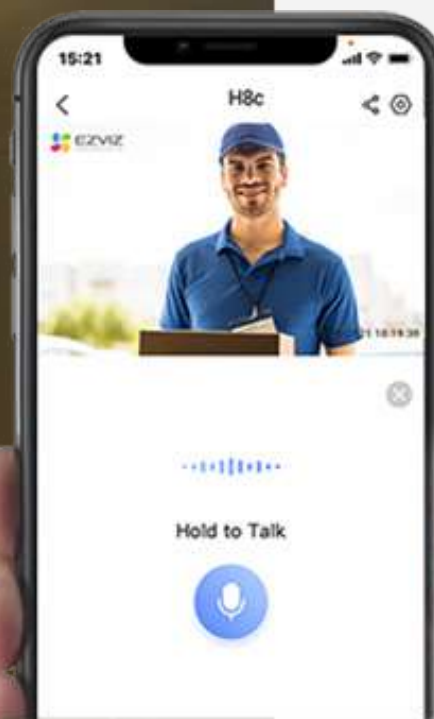

Pin down the spots that matter to you most

No matter how complicated the tracking is, the camera always knows its way back to your preferred viewing angle. You can pinpoint up to 12 angles via the EZVIZ App. Just click on your pre-set dots and the camera will automatically resume its place.

Front Door

Front Yard

Garage

How can I help you?

You have a delivery

Hear and speak with visitors as if you were there

With the H8c, you can simply use your smartphone to hear and speak to a deliveryman, greet guests, or ask strangers to leave your property – even if you're not home.

Designed to make protection last all night

01 Impressive, far-reaching night vision

The H8c camera ensures that no one sneaks in under the cover of darkness. It helps you see far enough to know what's going on around your home.