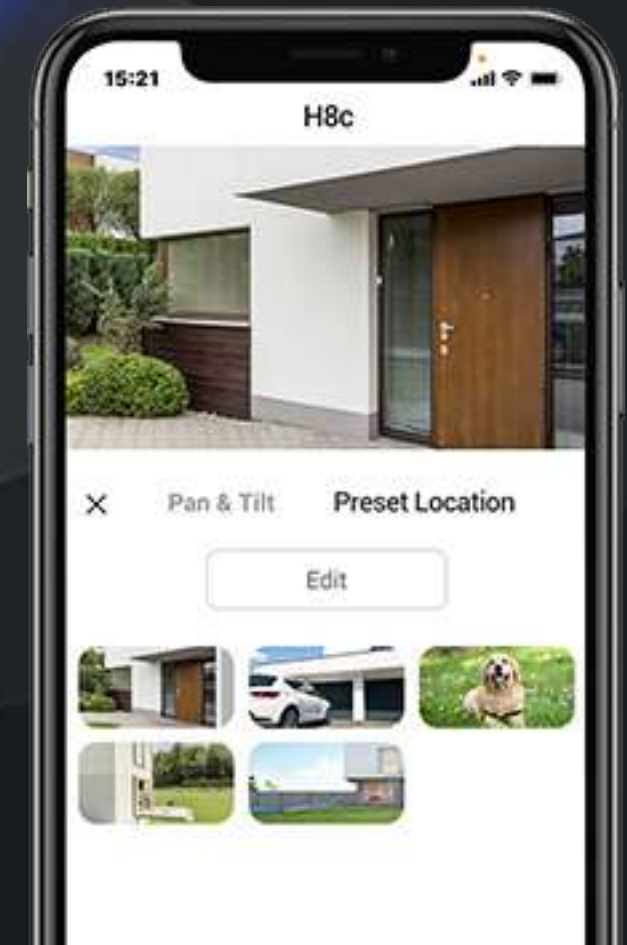

350°
Horizontal

80°
Vertical

Detect and track the crucial moments

The H8c distinguishes people from pets or insignificant moving objects. When human activity gets detected, the camera will lock on the target and automatically rotate to follow the movement. Nothing will easily escape your attention.

AI-Powered Human Shape Detection

Human Motion Auto-Tracking

No Subscription Fee

A vigilant guard who works around the clock

The camera features the active defense function to provide an extra layer of protection. Upon detection of intruders, the camera will set off a loud siren and flash two dazzling spotlights³ to let uninvited visitors know they have been detected.

Pin down the spots that matter to you most

No matter how complicated the tracking is, the camera always knows its way back to your preferred viewing angle. You can pinpoint up to 12 angles via the EZVIZ App. Just click on your pre-set dots and the camera will automatically resume its place.

Front Door

Front Yard

Garage

How can I help you?

You have a delivery

Hear and speak with visitors as if you were there

With the H8c, you can simply use your smartphone to hear and speak to a deliveryman, greet guests, or ask strangers to leave your property – even if you're not home.