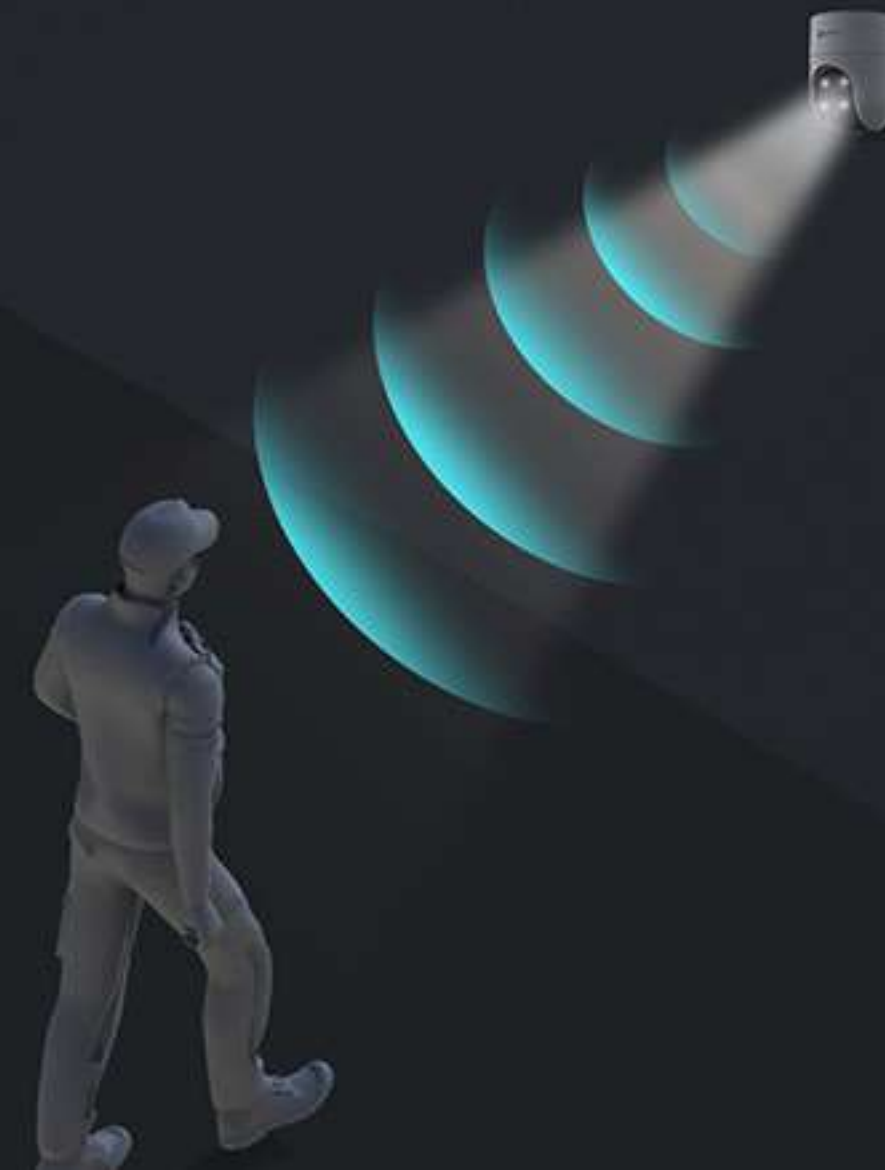

H8c

Pan & Tilt Wi-Fi Camera

360-degree protection that's simply smart

Inheriting the core technologies from EZVIZ's award-winning outdoor pan & tilt camera series, the H8c puts loads of smart features into a compact unit for simply smart home protection. This trusted, accessible camera is reliable in any weather and operates steadily on residential internet platforms.

350°
Horizontal

80°
Vertical

Detect and track the crucial moments

The H8c distinguishes people from pets or insignificant moving objects. When human activity gets detected, the camera will lock on the target and automatically rotate to follow the movement. Nothing will easily escape your attention.

AI-Powered Human Shape Detection

Human Motion Auto-Tracking

No Subscription Fee

A vigilant guard who works around the clock

The camera features the active defense function to provide an extra layer of protection. Upon detection of intruders, the camera will set off a loud siren and flash two dazzling spotlights³ to let uninvited visitors know they have been detected.

Pin down the spots that matter to you most

No matter how complicated the tracking is, the camera always knows its way back to your preferred viewing angle. You can pinpoint up to 12 angles via the EZVIZ App. Just click on your pre-set dots and the camera will automatically resume its place.