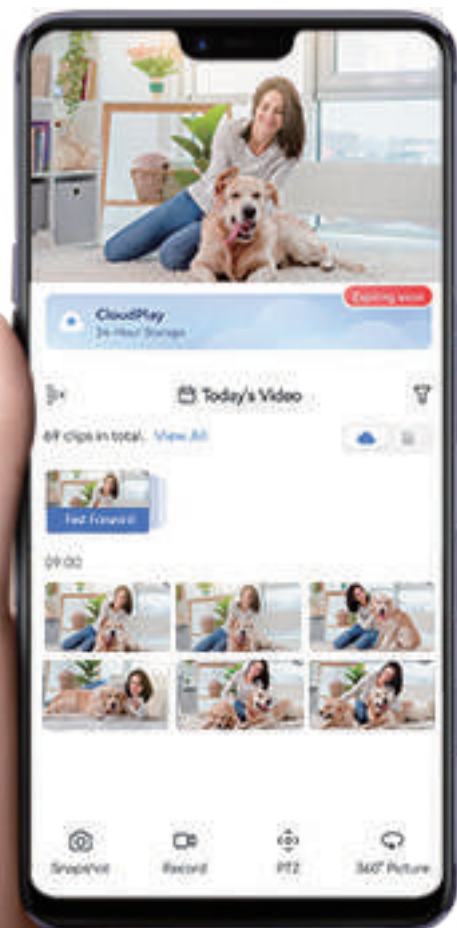

Human Voice
Enhancement

Noise-Cancelling
Dual-Mic Setup

10-Meter
Sound Pick-Up

Steady connection for boosted performance

Set up the camera network, either wired or wirelessly. You can connect the camera to either 2.4 or 5 GHz² band to ensure a strong Wi-Fi signal.

Never miss a moment with safe video storage

Secure your unforgettable moments on a local microSD card of up to 256 GB, or subscribe to EZVIZ CloudPlay for fully-encrypted cloud storage and extra peace of mind¹.

Supports MicroSD Card

Supports EZVIZ CloudPlay Storage

We protect your data and privacy

Data security is the cornerstone of every product we design. Enjoy your private time anytime just by using the privacy shutter to cover the camera lens completely. Most importantly, you are the only one who can access and de-encrypt your data.