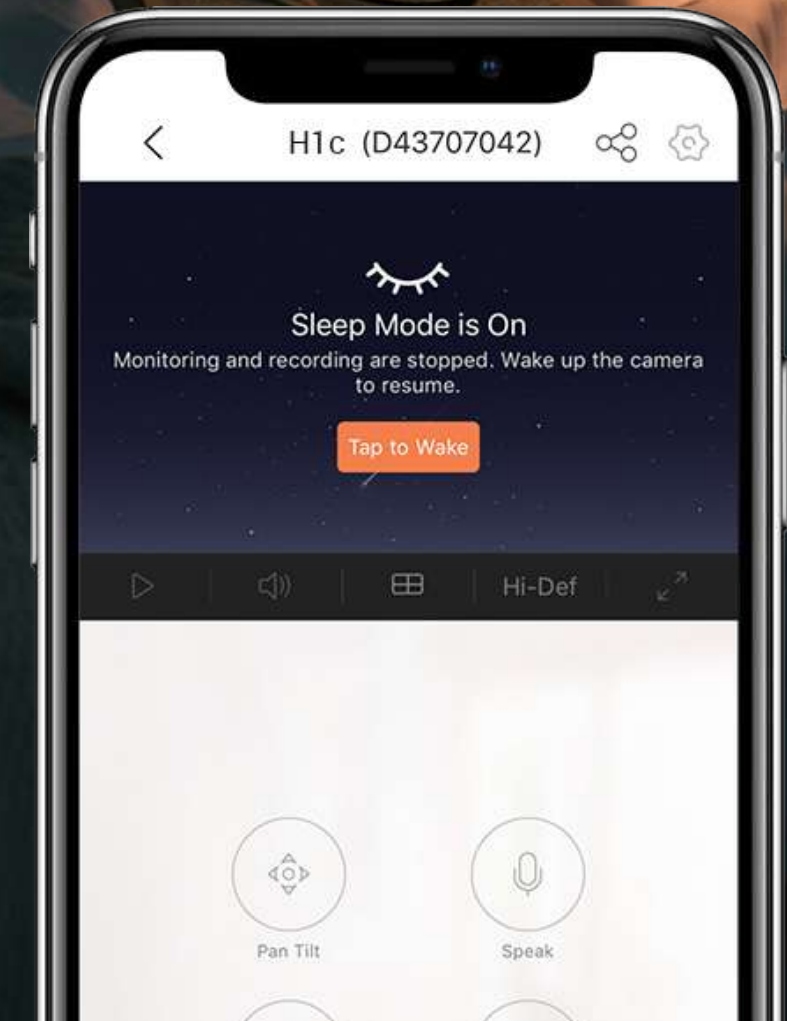

AES-128
Data Encryption

TLS
Data Transmission
Encryption