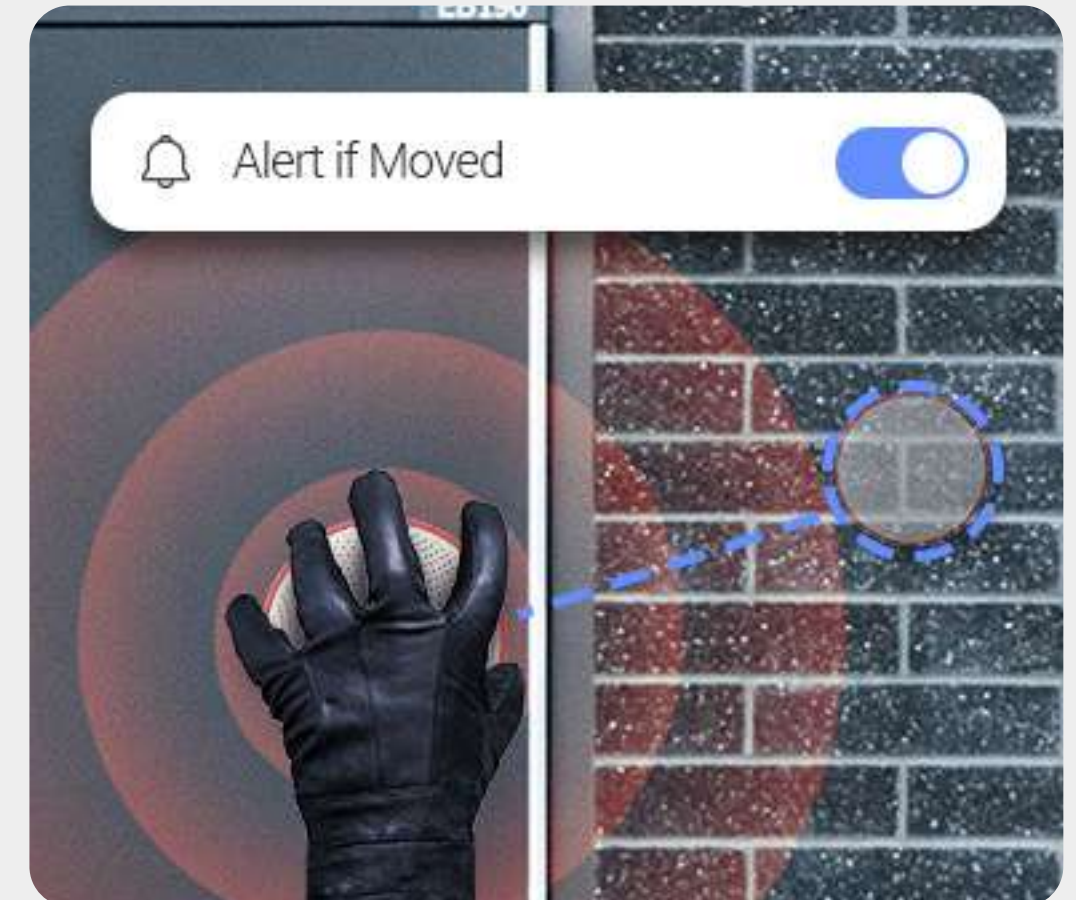

T9C

Smart Siren

Requires the EZVIZ Home Gateway A3¹ for EZVIZ App features

Stay safe and stay alert

Elevate your home security with the EZVIZ T9C smart siren. The T9C can be seamlessly connected to your EZVIZ smart home system for a personalized experience, with adjustable alarm sound and duration settings. Enjoy the peace of mind provided by its anti-tamper and anti-moving alarm features, ensuring optimal protection against unwanted visitors. With its humanized and weatherproof design, the T9C can work both indoors and outdoors.

90~105dB Adjustable Alarm Sound

5~180s Adjustable Alarm Duration

Tamper Alarm

Anti-Moving Alarm

Weatherproof Design

Instant Alerts via EZVIZ App

Energy-saving Design & Extended Battery Life

Smart Integration with EZVIZ Cameras²

Made flexible for both indoor and outdoor uses

Do you ever detest being bothered by the harsh, nonstop beeping from those old-fashioned fire alarms? With the T9C smart siren, you can simply adjust and customize the sound level and even the duration, all according to your personal preference and where you want to place it.

 **90~105dB**
Adjustable Alarm Sound

 **5~180s**
Adjustable Alarm Duration

Hard to tamper and never off-track on its workspace

Once properly installed, the T9C can be relied upon to steadfastly maintain its position. If it is tampered with or moved by someone in any direction, the siren will immediately issue an alarm to notify the house owner. Those sneaky thieves or intruders won't stand a chance of snatching it without you knowing.