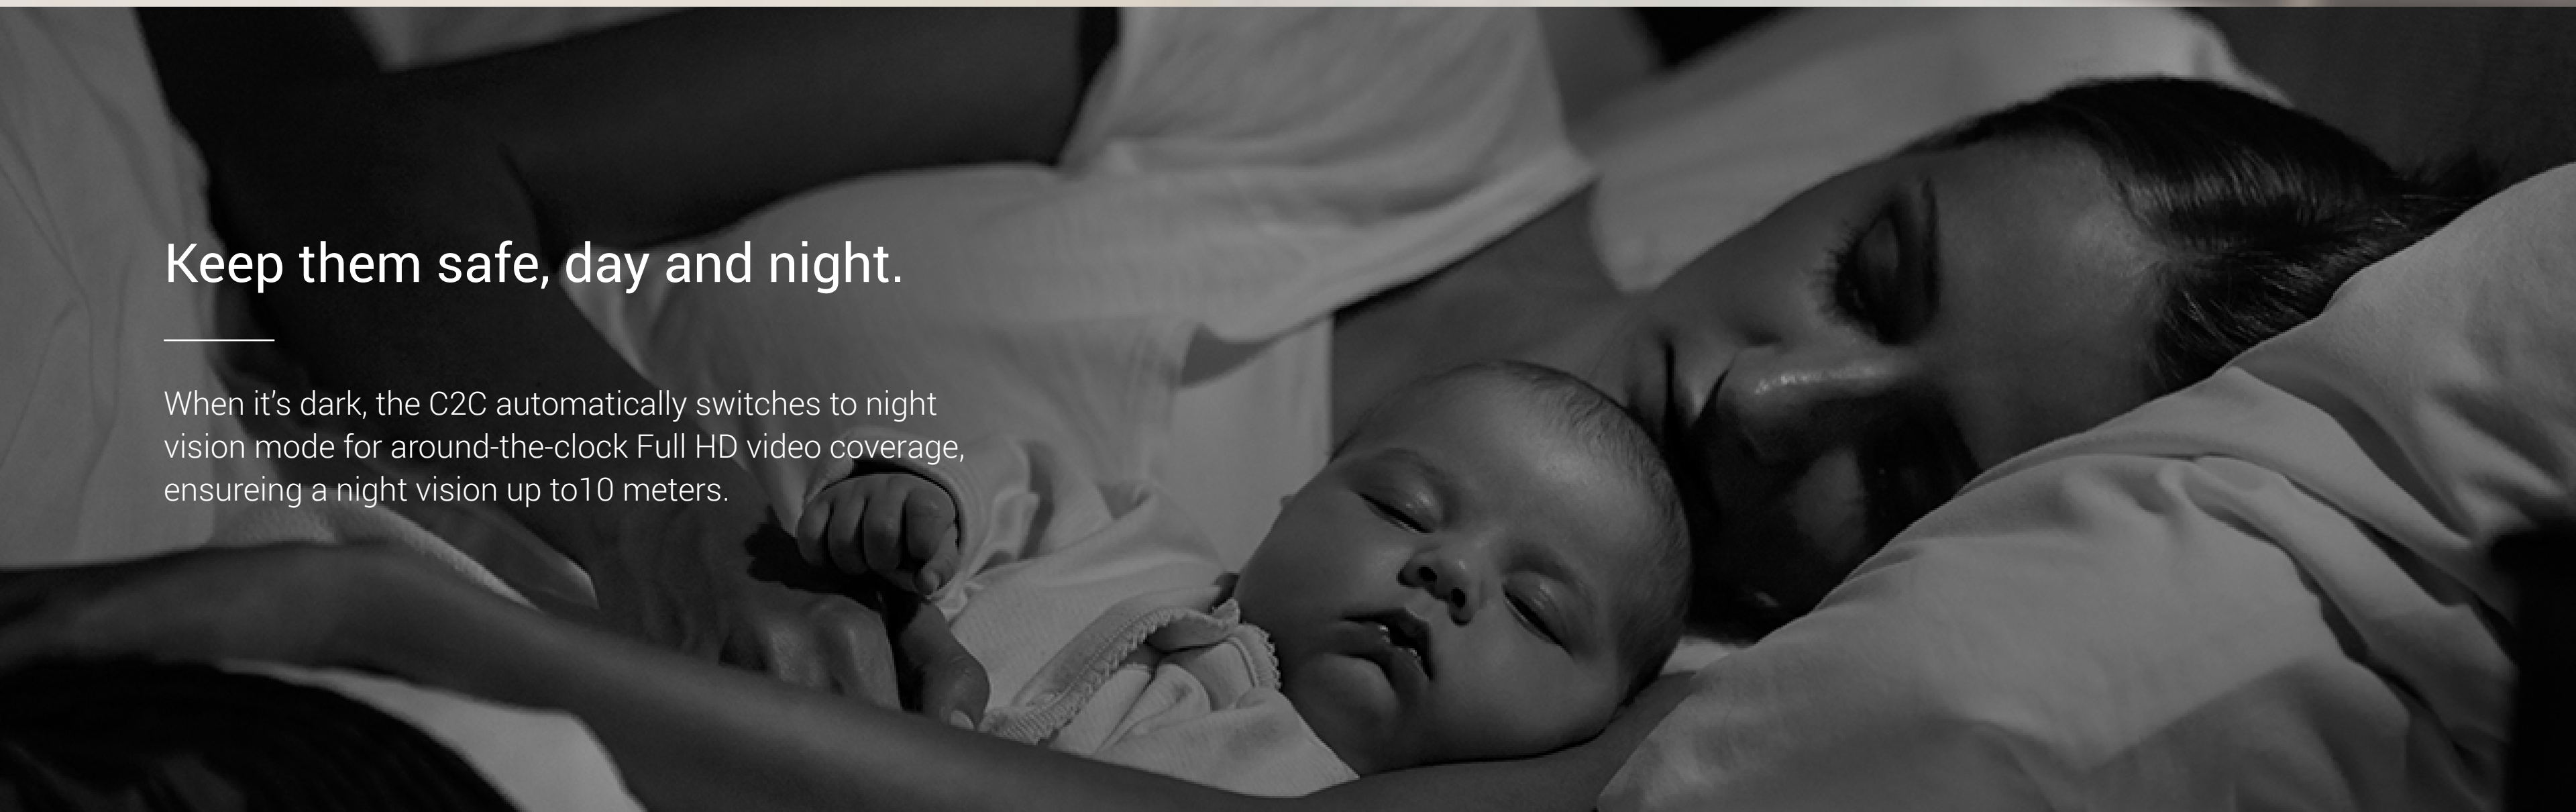

C2C

1080p
H.265

Smart Home Camera

Simple yet Extremely Powerful.

A Full HD 1080p Wi-Fi camera with a magnetic base, designed for simple and quick installation.

FHD 1080p

Night Vision
up to 10 m (33 ft.)

Supports
2.4 GHz WiFi

Three Sound-Alert
modes

Sleep Mode

Two-Way Talk

H.265 H.265 Video
Compression

Supports MicroSD Card
Storage (up to 256 GB)

EZVIZ CloudPlay
Storage

Full HD 1080p video with a wide-angle lens.

The C2C delivers Full HD 1080p video, and with a 108° ultra-wide-angle lens, it covers a wider range of space, so you can keep an eye on what's valuable to you.

Keep them safe, day and night.

When it's dark, the C2C automatically switches to night vision mode for around-the-clock Full HD video coverage, ensuring a night vision up to 10 meters.

Instant alerts.

The C2C watches for movement. It will send instant notifications to your smartphone when it detects motions.

Records only when you need it.

With one tap of the EZVIZ App on your mobile device, you can enable the sleep mode. Pause real-time viewing and recording whenever you need the privacy.

Sleep Mode

ON

Two-way audio.